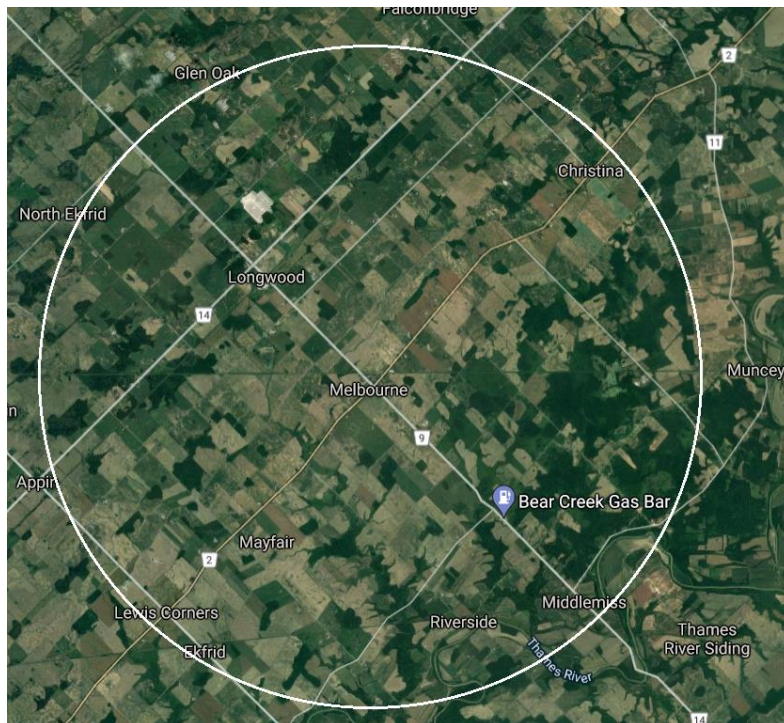

Coverage 4 to 10km from Melbourne.

Step 1:

Request a Site Survey: EH!tel will coordinate a site evaluation.

Step 2:

Schedule an Installation to get installed and start surfing.

Installation consists of an outdoor receiver, sat mount, CAT5 cable & POE. Cable is run from exterior of premise and terminated inside. Evaluation will determine if there are installation surcharges and quoted accordingly for your approval. WiFi Routers may be purchased or rented. Conditions apply and posted on EH!tel's website.